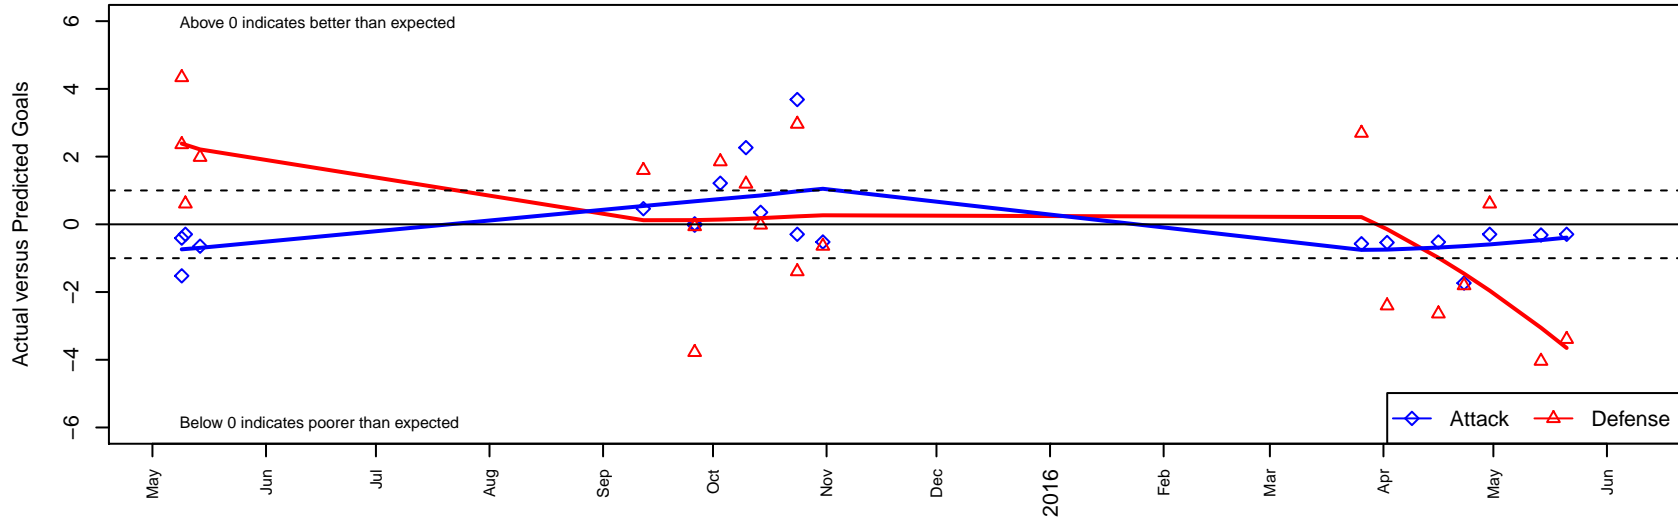

# Pullman Pumas B02

Pullman SC  
 Pullman, WA  
 B02 total strength=405  
 attack=0.36 defense=0.18  
 fall league = NWL Group 1 U13  
 spr league = Spr NWL Group 1 U13  
 notes= Yoshikawa 2014-5

alt names used:  
 PULLMAN -YOSHIKAWA  
 QCF PULLMAN PUMAS B01/02-YOSHIKAWA

Venues played:  
 2014 HotShot (11v11) U12  
 2014 Spr NWL BU12  
 2015 NWL Group 1 U13  
 2015 Spr NWL Group 1 U13

**Pullman Pumas B02**  
 Dots are actual minus expected GF (blue circles) and GA (red triangles).  
 Blue line is smoothed change in attack strength. Red is smoothed change in defense strength.

**attack and defense variance (black dot)  
relative to other teams  
and top 10 in region**

**attack and defense rating  
relative to others at age  
and all opponents in last 13 months**

**Performance relative to 13 month average**