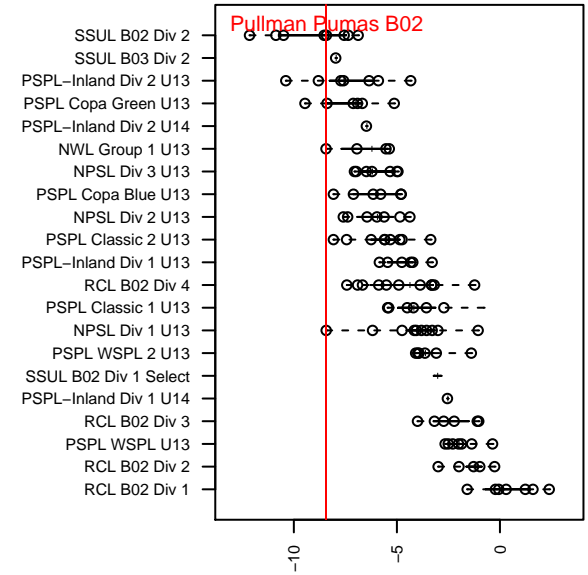

# Pullman Pumas B02

Pullman SC  
 Pullman, WA  
 B02 total strength=405  
 attack=0.36 defense=0.18  
 fall league = NWL Group 1 U13  
 spr league = Spr NWL Group 1 U13  
 notes= Yoshikawa 2014-5

alt names used:  
 PULLMAN -YOSHIKAWA  
 QCF PULLMAN PUMAS B01/02-YOSHIKAWA

Venues played:  
 2014 HotShot (11v11) U12  
 2014 Spr NWL BU12  
 2015 NWL Group 1 U13  
 2015 Spr NWL Group 1 U13

**Pullman Pumas B02**  
 Dots are actual minus expected GF (blue circles) and GA (red triangles).  
 Blue line is smoothed change in attack strength. Red is smoothed change in defense strength.

**attack and defense variance (black dot)  
relative to other teams  
and top 10 in region**

**attack and defense rating  
relative to others at age  
and all opponents in last 13 months**

**Performance relative to 13 month average**